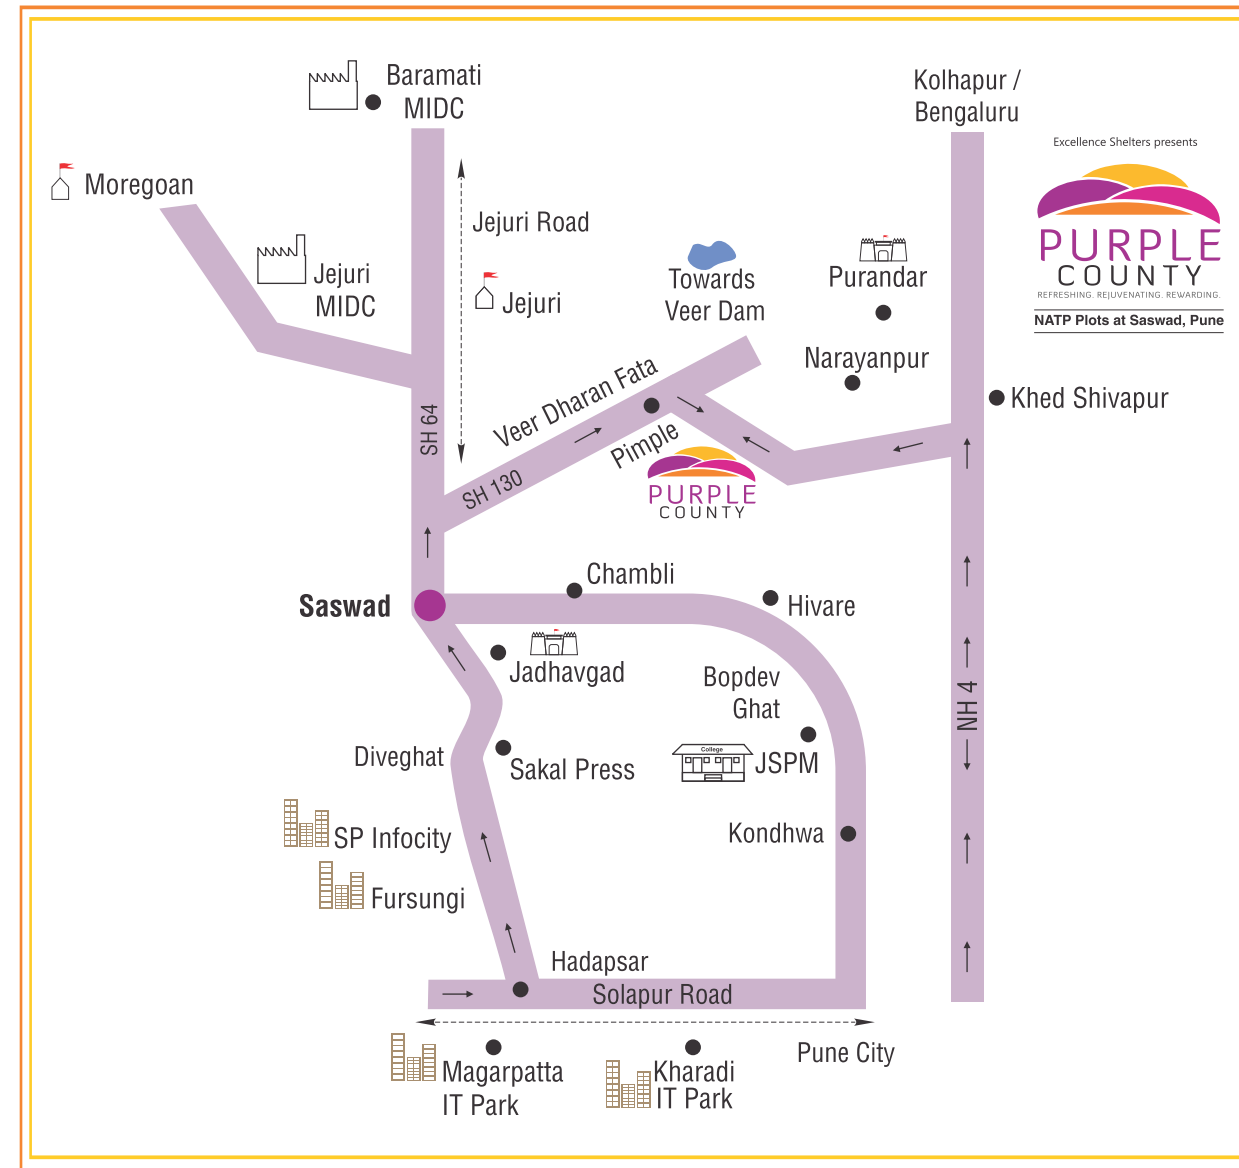

LOCATION MAP