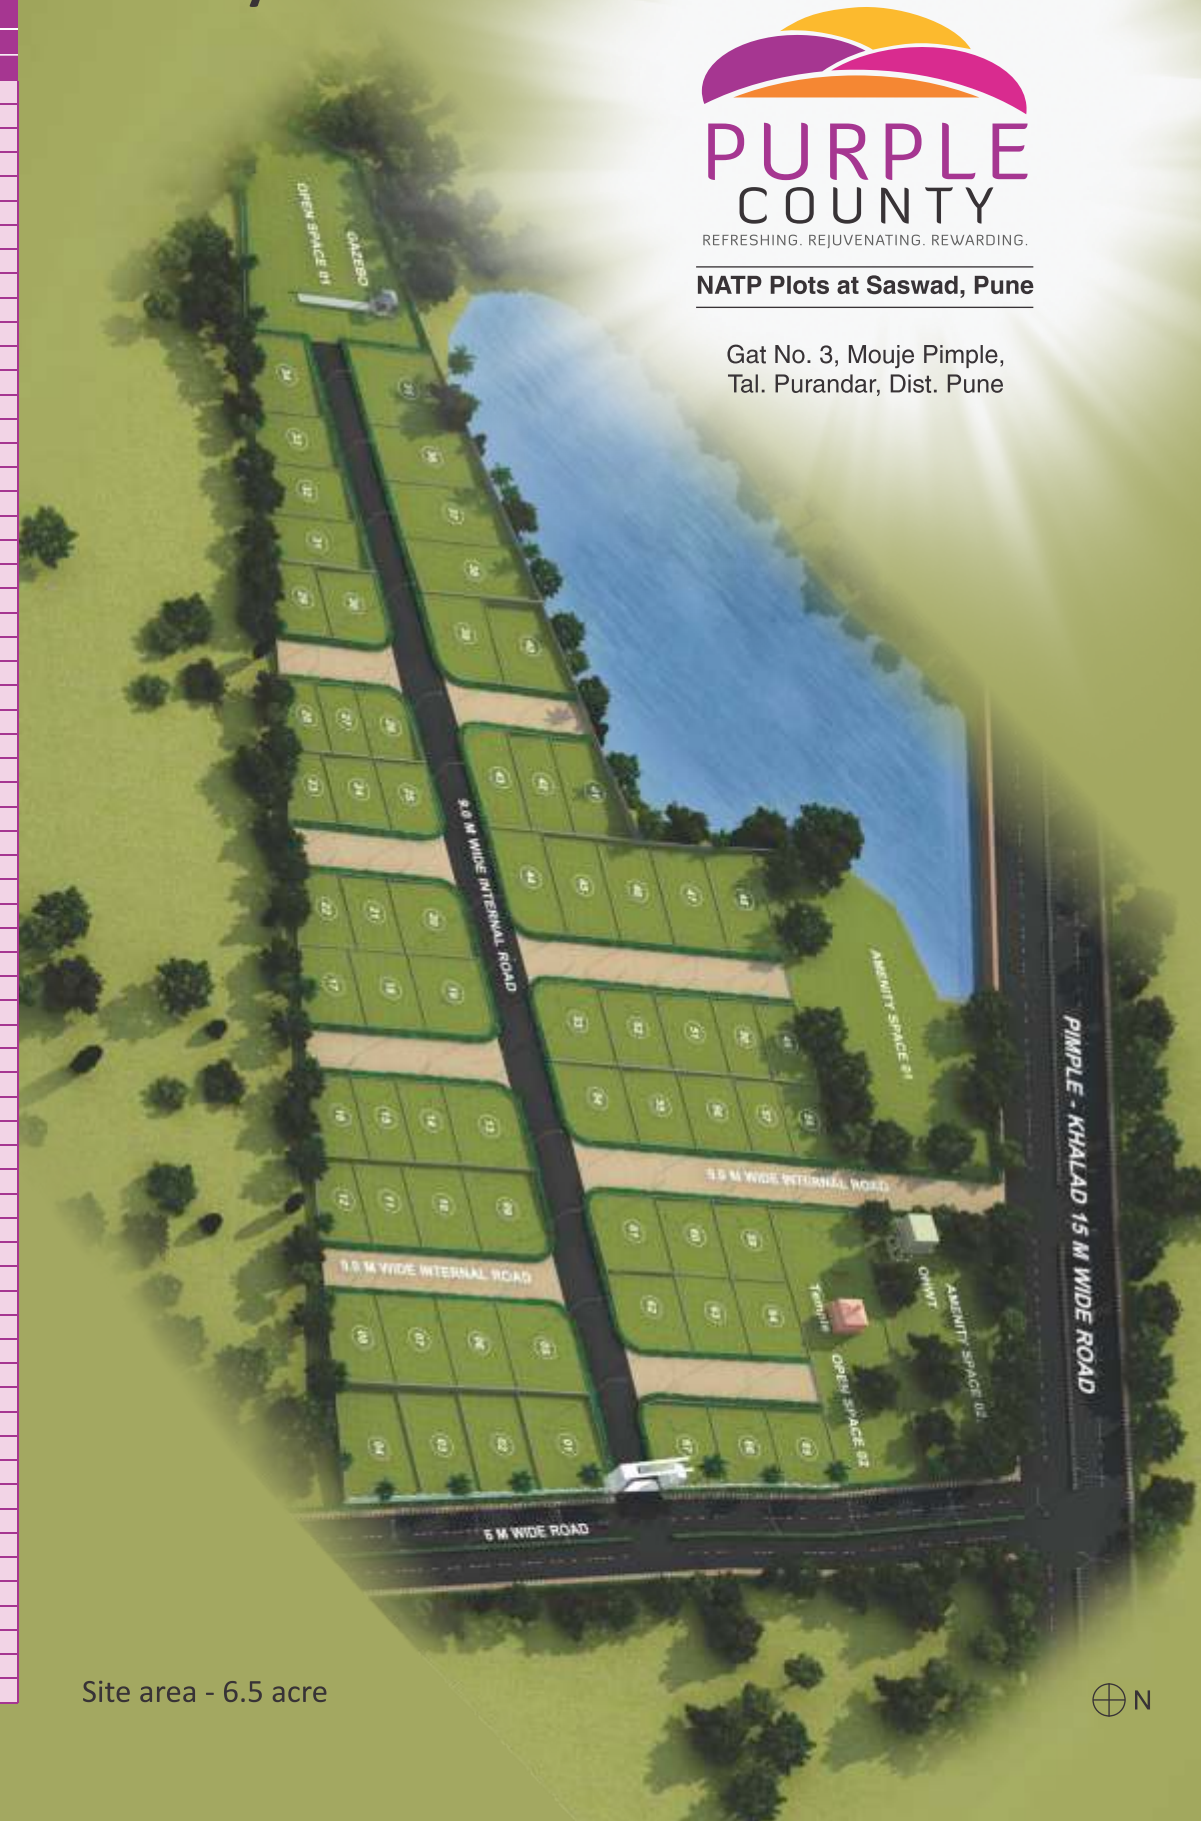

Site Layout

Excellence Shelters presents

NATP Plots at Saswad, Pune

Gat No. 3, Mouje Pimple,
Tal. Purandar, Dist. Pune

Site area - 6.5 acre

Amenities

- A 30 minute drive from Pune
- Lakeside gazebo
- Ancient temple
- Lakeside ghat
- Streetlights and main roads in tar
- Septic tank for each plot
- Individual plot stub walls
- Plantation and layout fencing
- Water facility
- 24 hour security and maintenance free for 2 years